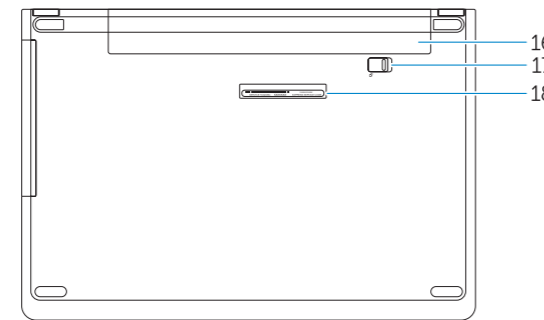

1. Kamera
2. Mikrofon
3. Statuslys for kamera
4. Spor til sikkerhetskabel
5. Strømknapp
6. Optisk stasjon
7. USB 2.0-kontakter
8. Kontakt for hodetelefon
9. Styreplate
10. Strøm-og batteristatuslampe

11. Minnekortleser
12. USB 3.0-kontakt
13. VGA-kontakt
14. Nettverkskontakt
15. Strømkontakt
16. Batteri
17. Batterilås
18. Servicemerke

1. Kamera
2. Mikrofon
3. Stavová kontrolka kamery
4. Otvor pre bezpečnostný kábel
5. Tlačidlo napájania
6. Optická jednotka
7. Konektory USB 2.0
8. Konektor náhlavnej súpravy
9. Dotyková plocha
10. Kontrolka napájania a stavu batérie

11. Čítačka pamäťových kariet
12. Konektor USB 3.0
13. Konektor VGA
14. Sieťový konektor
15. Konektor napájania
16. Batéria
17. Západka batérie
18. Servisný štítok

1. Kamera
2. Mikrofon
3. Lučka stanja kamere
4. Reža za varnostni kabel
5. Gumb za vklop/izklop
6. Optični pogon
7. Priključki USB 2.0
8. Priključek za slušalke
9. Sledilna ploščica
10. Lučka stanja napajanja in baterije

11. Bralnik pomnilniških kartic
12. Priključek USB 3.0
13. Priključek VGA
14. Omrežni priključek
15. Priključek za napajanje
16. Baterija
17. Zapah baterije
18. Servisna oznaka

Shortcut keys

Snarveistaster | Klávesové skratky

Tipke za bližnjice

Mute audio
Demp lyden | Stlmenie zvuku
Izklopi zvok

Decrease volume
Reduser lyden | Zníženie hlasitosti
Zmanjšaj glasnost

Increase volume
Øk lyden | Zvýšenie hlasitosti
Povečaj glasnost

Previous track
Forrige spor | Predchádzajúca stopa
Prejšnja skladba

Play/Pause
Spill/pause | Prehrávanie/pozastavenie
Predvajaj/premor

Next track
Neste spor | Nasledujúca stopa
Naslednja skladba

Switch to external display
Bytt til ekstern skjerm | Prepnutie na externý displej
Preklopi na zunanji zaslón

Search
Søk | Hľadanie
Iskanje

Decrease brightness
Demp lysstyrken | Zníženie jasu
Zmanjšaj svetlost

Increase brightness
Øk lysstyrken | Zvýšenie jasu
Povečaj svetlost

Turn off/on wireless
Slå av/på trådløs tilkobling
Vypnutie/zapnutie bezdrôtové komunikácie
Vklópi/izklópi brezdrótno omrežje

Toggle Fn-key lock
Veksle Fn-låsen | Prepinanie zamknutia klávesu Fn
Vklópi/izklópi zaklepa tipke Fn

NOTE: For more information, see *Owner's Manual* at Dell.com/support/manuals.

MERK: Se *brukerhåndboken* på Dell.com/support/manuals for å finne ytterligere informasjon.

POZNÁMKA: Ďalšie informácie nájdete v dokumente *Príručka majiteľa* na adrese Dell.com/support/manuals.

OPOMBA: Za več informacij glejte *Uporabniški priročnik* na Dell.com/support/manuals.