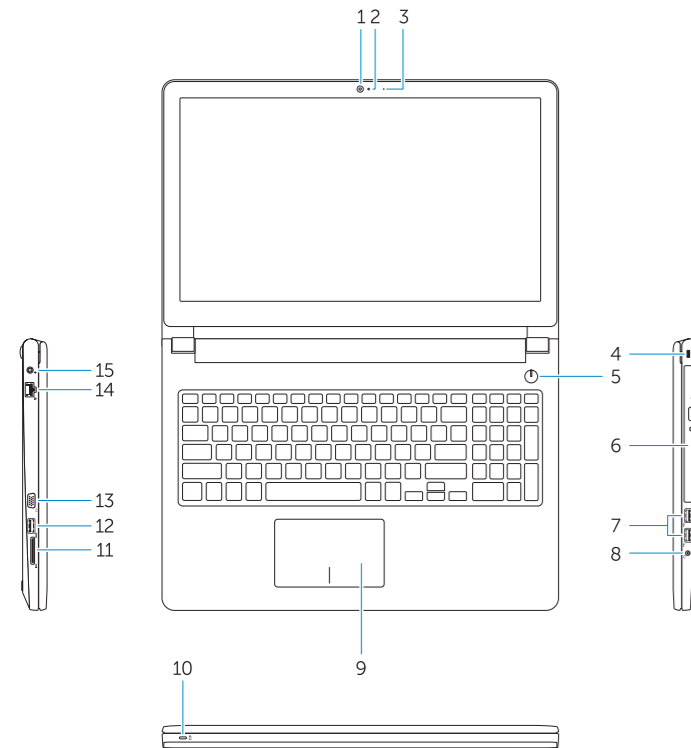

Features

Funksjoner | Vlastnosti | Funkcije

- 1. Camera
- 2. Microphone
- 3. Camera status light
- 4. Security cable slot
- 5. Power button
- 6. Optical drive
- 7. USB 2.0 connectors
- 8. Headset connector
- 9. Touchpad
- 10. Power and battery status light